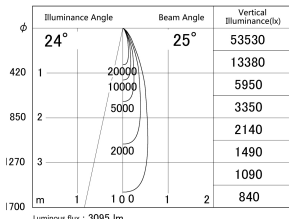

Item no. DD155-3025DW9030-FX

Series Name: AMMA High-efficiency Lens type Antiglare downlight (DD155-AG-FX)

■ Lighting Distribution Curve (cd/1000 lm)

Installation	Recessed mount
Type	Φ100 Lens type downlight : Antiglare type
Fixture wattage	28W
Beam angle	25deg
Color Temp.	3000K
CRI	Ra>90
Luminous	3096 lm
Body	Die-castaluminumalloy
Body finish	N/A
Trim finish	White
Reflector finish	Dark Mirror
IP Rate	IP20
Light source	COB module
Input Voltage	AC220~240V
Dimming Type	Non-Dimmable
Certificate	CE,CCC
Cut Hole	100mm