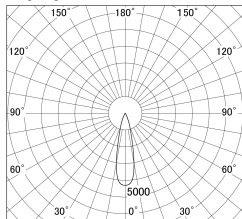

■ Lighting Distribution Curve (cd/1000 lm)