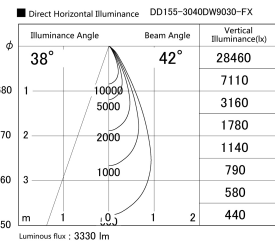

Item no. DD155-3040DW9030-FX

Series Name: AMMA High-efficiency Lens type Antiglare downlight (DD155-AG-FX)

Installation	Recessed mount
Type	Φ100 Lens type downlight : Antiglare type
Fixture wattage	28W
Beam angle	42deg
Color Temp.	3000K
CRI	Ra>90
Luminous	3329 lm
Body	Die-castaluminumalloy
Body finish	N/A
Trim finish	White
Reflector finish	Dark Mirror
IP Rate	IP20
Light source	COB module
Input Voltage	AC220~240V
Dimming Type	Non-Dimmable
Certificate	CE,CCC
Cut Hole	100mm