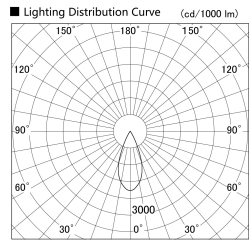

Item no. DD155-3040DW9030-FX

Series Name: AMMA High-efficiency Lens type Antiglare downlight (DD155-AG-FX)

Installation	Recessed mount
Type	Φ100 Lens type downlight : Antiglare type
Fixture wattage	28W
Beam angle	42deg
Color Temp.	3000K
CRI	Ra>90
Luminous	3329 lm
Body	Die-castaluminumalloy
Body finish	N/A
Trim finish	White
Reflector finish	Dark Mirror
IP Rate	IP20
Light source	COB module
Input Voltage	AC220~240V
Dimming Type	Non-Dimmable
Certificate	CE,CCC
Cut Hole	100mm