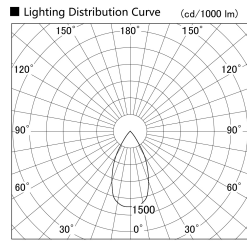

Item no. DD155-3055DW9030-FX

Series Name: AMMA High-efficiency Lens type Antiglare downlight (DD155-AG-FX)

Installation	Recessed mount
Type	Φ100 Lens type downlight : Antiglare type
Fixture wattage	28W
Beam angle	52deg
Color Temp.	3000K
CRI	Ra>90
Luminous	3317 lm
Body	Die-castaluminumalloy
Body finish	N/A
Trim finish	White
Reflector finish	Dark Mirror
IP Rate	IP20
Light source	COB module
Input Voltage	AC220~240V
Dimming Type	Non-Dimmable
Certificate	CE,CCC
Cut Hole	100mm