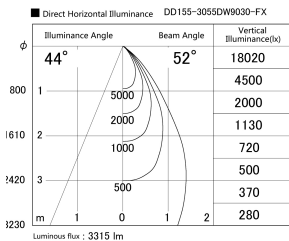

Item no. DD155-3055DW9030-FX

Series Name: AMMA High-efficiency Lens type Antiglare downlight (DD155-AG-FX)

Installation	Recessed mount
Type	Φ100 Lens type downlight : Antiglare type
Fixture wattage	28W
Beam angle	52deg
Color Temp.	3000K
CRI	Ra>90
Luminous	3317 lm
Body	Die-castaluminumalloy
Body finish	N/A
Trim finish	White
Reflector finish	Dark Mirror
IP Rate	IP20
Light source	COB module
Input Voltage	AC220~240V
Dimming Type	Non-Dimmable
Certificate	CE,CCC
Cut Hole	100mm