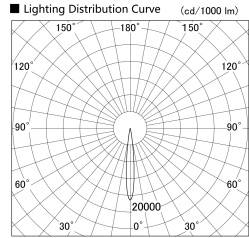

Item no. DD155-0810DW9035-FX

Series Name: AMMA High-efficiency Lens type Antiglare downlight (DD155-AG-FX)

Installation	Recessed mount
Type	Φ100 Lens type downlight : Antiglare type
Fixture wattage	7.5W
Beam angle	12deg
Color Temp.	3500K
CRI	Ra>90
Luminous	669 lm
Body	Die-castaluminumalloy
Body finish	N/A
Trim finish	White
Reflector finish	Dark Mirror
IP Rate	IP20
Light source	COB module
Input Voltage	AC220~240V
Dimming Type	Non-Dimmable
Certificate	CE,CCC
Cut Hole	100mm