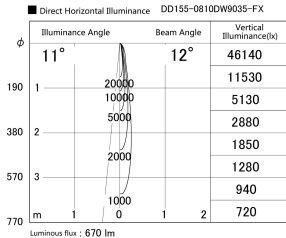

Item no. DD155-0810DW9035-FX

Series Name: AMMA High-efficiency Lens type Antiglare downlight (DD155-AG-FX)

Installation	Recessed mount
Type	Φ100 Lens type downlight : Antiglare type
Fixture wattage	7.5W
Beam angle	12deg
Color Temp.	3500K
CRI	Ra>90
Luminous	669 lm
Body	Die-castaluminumalloy
Body finish	N/A
Trim finish	White
Reflector finish	Dark Mirror
IP Rate	IP20
Light source	COB module
Input Voltage	AC220~240V
Dimming Type	Non-Dimmable
Certificate	CE,CCC
Cut Hole	100mm