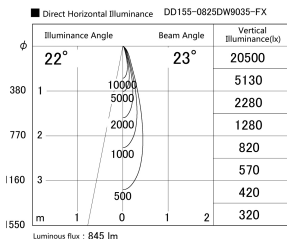

Item no. DD155-0825DW9035-FX

Series Name: AMMA High-efficiency Lens type Antiglare downlight (DD155-AG-FX)

Installation	Recessed mount
Type	Φ100 Lens type downlight : Antiglare type
Fixture wattage	7.5W
Beam angle	23deg
Color Temp.	3500K
CRI	Ra>90
Luminous	844 lm
Body	Die-castaluminumalloy
Body finish	N/A
Trim finish	White
Reflector finish	Dark Mirror
IP Rate	IP20
Light source	COB module
Input Voltage	AC220~240V
Dimming Type	Non-Dimmable
Certificate	CE,CCC
Cut Hole	100mm