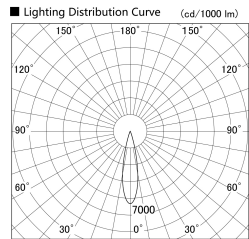

Item no. DD155-0825DW9035-FX

Series Name: AMMA High-efficiency Lens type Antiglare downlight (DD155-AG-FX)

Installation	Recessed mount
Type	Φ100 Lens type downlight : Antiglare type
Fixture wattage	7.5W
Beam angle	23deg
Color Temp.	3500K
CRI	Ra>90
Luminous	844 lm
Body	Die-castaluminumalloy
Body finish	N/A
Trim finish	White
Reflector finish	Dark Mirror
IP Rate	IP20
Light source	COB module
Input Voltage	AC220~240V
Dimming Type	Non-Dimmable
Certificate	CE,CCC
Cut Hole	100mm