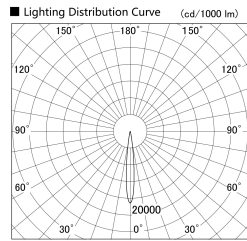

Item no. DD155-1010DW9035-FX

Series Name: AMMA High-efficiency Lens type Antiglare downlight (DD155-AG-FX)

Installation	Recessed mount
Type	Φ100 Lens type downlight : Antiglare type
Fixture wattage	10.5W
Beam angle	12deg
Color Temp.	3500K
CRI	Ra>90
Luminous	904 lm
Body	Die-castaluminumalloy
Body finish	N/A
Trim finish	White
Reflector finish	Dark Mirror
IP Rate	IP20
Light source	COB module
Input Voltage	AC220~240V
Dimming Type	Non-Dimmable
Certificate	CE,CCC
Cut Hole	100mm