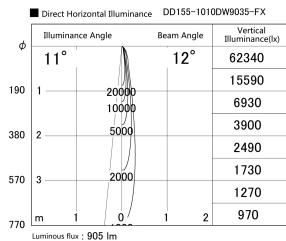

Item no. DD155-1010DW9035-FX

Series Name: AMMA High-efficiency Lens type Antiglare downlight (DD155-AG-FX)

Installation	Recessed mount
Type	Φ100 Lens type downlight : Antiglare type
Fixture wattage	10.5W
Beam angle	12deg
Color Temp.	3500K
CRI	Ra>90
Luminous	904 lm
Body	Die-castaluminumalloy
Body finish	N/A
Trim finish	White
Reflector finish	Dark Mirror
IP Rate	IP20
Light source	COB module
Input Voltage	AC220~240V
Dimming Type	Non-Dimmable
Certificate	CE,CCC
Cut Hole	100mm