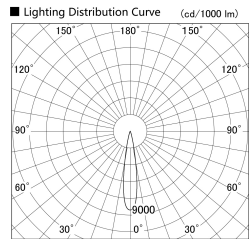

Item no. DD155-1015DW9035-FX

Series Name: AMMA High-efficiency Lens type Antiglare downlight (DD155-AG-FX)

Installation	Recessed mount
Type	Φ100 Lens type downlight : Antiglare type
Fixture wattage	10.5W
Beam angle	18deg
Color Temp.	3500K
CRI	Ra>90
Luminous	1080 lm
Body	Die-castaluminumalloy
Body finish	N/A
Trim finish	White
Reflector finish	Dark Mirror
IP Rate	IP20
Light source	COB module
Input Voltage	AC220~240V
Dimming Type	Non-Dimmable
Certificate	CE,CCC
Cut Hole	100mm