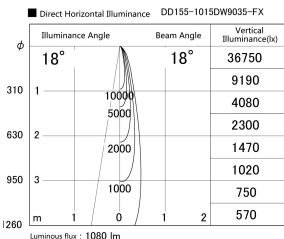

Item no. DD155-1015DW9035-FX

Series Name: AMMA High-efficiency Lens type Antiglare downlight (DD155-AG-FX)

Installation	Recessed mount
Type	Φ100 Lens type downlight : Antiglare type
Fixture wattage	10.5W
Beam angle	18deg
Color Temp.	3500K
CRI	Ra>90
Luminous	1080 lm
Body	Die-castaluminumalloy
Body finish	N/A
Trim finish	White
Reflector finish	Dark Mirror
IP Rate	IP20
Light source	COB module
Input Voltage	AC220~240V
Dimming Type	Non-Dimmable
Certificate	CE,CCC
Cut Hole	100mm