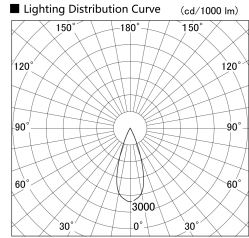

Item no. DD155-1035DW9035-FX

Series Name: AMMA High-efficiency Lens type Antiglare downlight (DD155-AG-FX)

Installation	Recessed mount
Type	Φ100 Lens type downlight : Antiglare type
Fixture wattage	10.5W
Beam angle	37deg
Color Temp.	3500K
CRI	Ra>90
Luminous	1140 lm
Body	Die-castaluminumalloy
Body finish	N/A
Trim finish	White
Reflector finish	Dark Mirror
IP Rate	IP20
Light source	COB module
Input Voltage	AC220~240V
Dimming Type	Non-Dimmable
Certificate	CE,CCC
Cut Hole	100mm