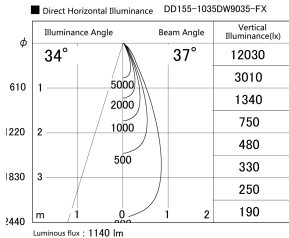

Item no. DD155-1035DW9035-FX

Series Name: AMMA High-efficiency Lens type Antiglare downlight (DD155-AG-FX)

Installation	Recessed mount
Type	Φ100 Lens type downlight : Antiglare type
Fixture wattage	10.5W
Beam angle	37deg
Color Temp.	3500K
CRI	Ra>90
Luminous	1140 lm
Body	Die-castaluminumalloy
Body finish	N/A
Trim finish	White
Reflector finish	Dark Mirror
IP Rate	IP20
Light source	COB module
Input Voltage	AC220~240V
Dimming Type	Non-Dimmable
Certificate	CE,CCC
Cut Hole	100mm