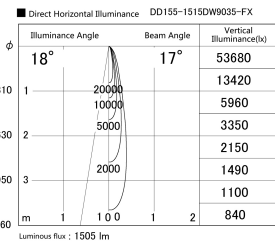

Item no. DD155-1515DW9035-FX

Series Name: AMMA High-efficiency Lens type Antiglare downlight (DD155-AG-FX)

Installation	Recessed mount
Type	Φ100 Lens type downlight : Antiglare type
Fixture wattage	14W
Beam angle	17deg
Color Temp.	3500K
CRI	Ra>90
Luminous	1504 lm
Body	Die-castaluminumalloy
Body finish	N/A
Trim finish	White
Reflector finish	Dark Mirror
IP Rate	IP20
Light source	COB module
Input Voltage	AC220~240V
Dimming Type	Non-Dimmable
Certificate	CE,CCC
Cut Hole	100mm