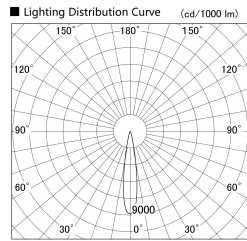

Item no. DD155-1515DW9035-FX

Series Name: AMMA High-efficiency Lens type Antiglare downlight (DD155-AG-FX)

Installation	Recessed mount
Type	Φ100 Lens type downlight : Antiglare type
Fixture wattage	14W
Beam angle	17deg
Color Temp.	3500K
CRI	Ra>90
Luminous	1504 lm
Body	Die-castaluminumalloy
Body finish	N/A
Trim finish	White
Reflector finish	Dark Mirror
IP Rate	IP20
Light source	COB module
Input Voltage	AC220~240V
Dimming Type	Non-Dimmable
Certificate	CE,CCC
Cut Hole	100mm