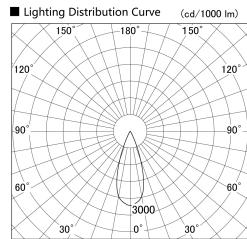

Item no. DD155-1535DW9035-FX

Series Name: AMMA High-efficiency Lens type Antiglare downlight (DD155-AG-FX)

Installation	Recessed mount
Type	Φ100 Lens type downlight : Antiglare type
Fixture wattage	14W
Beam angle	37deg
Color Temp.	3500K
CRI	Ra>90
Luminous	1593 lm
Body	Die-castaluminumalloy
Body finish	N/A
Trim finish	White
Reflector finish	Dark Mirror
IP Rate	IP20
Light source	COB module
Input Voltage	AC220~240V
Dimming Type	Non-Dimmable
Certificate	CE,CCC
Cut Hole	100mm