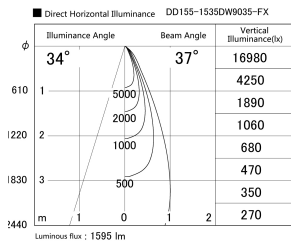

Item no. DD155-1535DW9035-FX

Series Name: AMMA High-efficiency Lens type Antiglare downlight (DD155-AG-FX)

Installation	Recessed mount
Type	Φ100 Lens type downlight : Antiglare type
Fixture wattage	14W
Beam angle	37deg
Color Temp.	3500K
CRI	Ra>90
Luminous	1593 lm
Body	Die-castaluminumalloy
Body finish	N/A
Trim finish	White
Reflector finish	Dark Mirror
IP Rate	IP20
Light source	COB module
Input Voltage	AC220~240V
Dimming Type	Non-Dimmable
Certificate	CE,CCC
Cut Hole	100mm