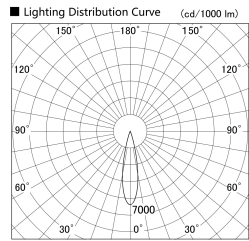

Item no. DD155-2025DW9035-FX

Series Name: AMMA High-efficiency Lens type Antiglare downlight (DD155-AG-FX)

Installation	Recessed mount
Type	Φ100 Lens type downlight : Antiglare type
Fixture wattage	21W
Beam angle	23deg
Color Temp.	3500K
CRI	Ra>90
Luminous	2253 lm
Body	Die-castaluminumalloy
Body finish	N/A
Trim finish	White
Reflector finish	Dark Mirror
IP Rate	IP20
Light source	COB module
Input Voltage	AC220~240V
Dimming Type	Non-Dimmable
Certificate	CE,CCC
Cut Hole	100mm