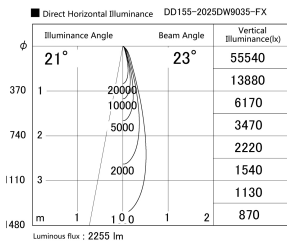

Item no. DD155-2025DW9035-FX

Series Name: AMMA High-efficiency Lens type Antiglare downlight (DD155-AG-FX)

Installation	Recessed mount
Type	Φ100 Lens type downlight : Antiglare type
Fixture wattage	21W
Beam angle	23deg
Color Temp.	3500K
CRI	Ra>90
Luminous	2253 lm
Body	Die-castaluminumalloy
Body finish	N/A
Trim finish	White
Reflector finish	Dark Mirror
IP Rate	IP20
Light source	COB module
Input Voltage	AC220~240V
Dimming Type	Non-Dimmable
Certificate	CE,CCC
Cut Hole	100mm