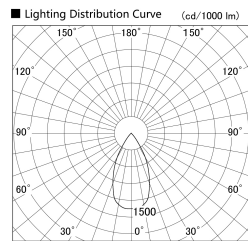

Item no. DD155-2555DW9035-FX

Series Name: AMMA High-efficiency Lens type Antiglare downlight (DD155-AG-FX)

Installation	Recessed mount
Type	Φ100 Lens type downlight : Antiglare type
Fixture wattage	24W
Beam angle	52deg
Color Temp.	3500K
CRI	Ra>90
Luminous	2841 lm
Body	Die-castaluminumalloy
Body finish	N/A
Trim finish	White
Reflector finish	Dark Mirror
IP Rate	IP20
Light source	COB module
Input Voltage	AC220~240V
Dimming Type	Non-Dimmable
Certificate	CE,CCC
Cut Hole	100mm