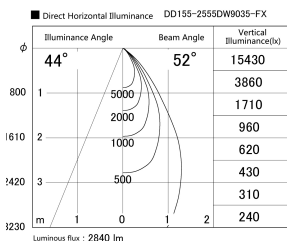

Item no. DD155-2555DW9035-FX

Series Name: AMMA High-efficiency Lens type Antiglare downlight (DD155-AG-FX)

Installation	Recessed mount
Type	Φ100 Lens type downlight : Antiglare type
Fixture wattage	24W
Beam angle	52deg
Color Temp.	3500K
CRI	Ra>90
Luminous	2841 lm
Body	Die-castaluminumalloy
Body finish	N/A
Trim finish	White
Reflector finish	Dark Mirror
IP Rate	IP20
Light source	COB module
Input Voltage	AC220~240V
Dimming Type	Non-Dimmable
Certificate	CE,CCC
Cut Hole	100mm