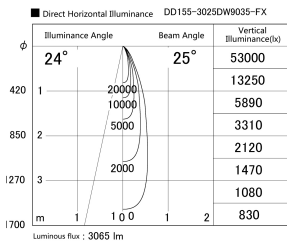

Item no. DD155-3025DW9035-FX

Series Name: AMMA High-efficiency Lens type Antiglare downlight (DD155-AG-FX)

Installation	Recessed mount
Type	Φ100 Lens type downlight : Antiglare type
Fixture wattage	28W
Beam angle	25deg
Color Temp.	3500K
CRI	Ra>90
Luminous	3065 lm
Body	Die-castaluminumalloy
Body finish	N/A
Trim finish	White
Reflector finish	Dark Mirror
IP Rate	IP20
Light source	COB module
Input Voltage	AC220~240V
Dimming Type	Non-Dimmable
Certificate	CE,CCC
Cut Hole	100mm