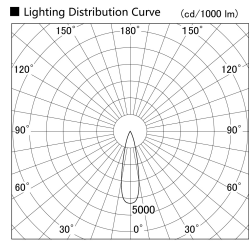

Item no. DD155-3025DW9035-FX

Series Name: AMMA High-efficiency Lens type Antiglare downlight (DD155-AG-FX)

Installation	Recessed mount
Type	Φ100 Lens type downlight : Antiglare type
Fixture wattage	28W
Beam angle	25deg
Color Temp.	3500K
CRI	Ra>90
Luminous	3065 lm
Body	Die-castaluminumalloy
Body finish	N/A
Trim finish	White
Reflector finish	Dark Mirror
IP Rate	IP20
Light source	COB module
Input Voltage	AC220~240V
Dimming Type	Non-Dimmable
Certificate	CE,CCC
Cut Hole	100mm