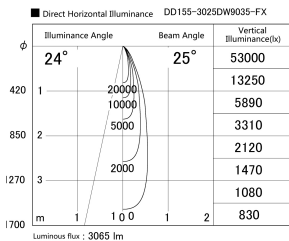

Item no. DD155-3025DW9035-FX

Series Name: AMMA High-efficiency Lens type Antiglare downlight (DD155-AG-FX)

Installation	Recessed mount
Type	Φ100 Lens type downlight : Antiglare type
Fixture wattage	28W
Beam angle	25deg
Color Temp.	3500K
CRI	Ra>90
Luminous	3065 lm
Body	Die-castaluminumalloy
Body finish	N/A
Trim finish	White
Reflector finish	Dark Mirror
IP Rate	IP20
Light source	COB module
Input Voltage	AC220~240V
Dimming Type	Non-Dimmable
Certificate	CE,CCC
Cut Hole	100mm