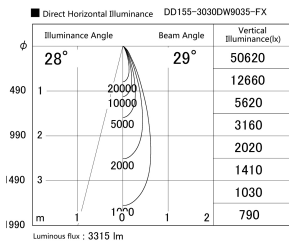

Item no. DD155-3030DW9035-FX

Series Name: AMMA High-efficiency Lens type Antiglare downlight (DD155-AG-FX)

| | |
|------------------|---|
| Installation | Recessed mount |
| Type | Φ100 Lens type downlight : Antiglare type |
| Fixture wattage | 28W |
| Beam angle | 29deg |
| Color Temp. | 3500K |
| CRI | Ra>90 |
| Luminous | 3314 lm |
| Body | Die-castaluminumalloy |
| Body finish | N/A |
| Trim finish | White |
| Reflector finish | Dark Mirror |
| IP Rate | IP20 |
| Light source | COB module |
| Input Voltage | AC220~240V |
| Dimming Type | Non-Dimmable |
| Certificate | CE,CCC |
| Cut Hole | 100mm |