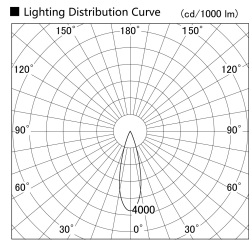

Item no. DD155-3030DW9035-FX

Series Name: AMMA High-efficiency Lens type Antiglare downlight (DD155-AG-FX)

| | |
|------------------|---|
| Installation | Recessed mount |
| Type | Φ100 Lens type downlight : Antiglare type |
| Fixture wattage | 28W |
| Beam angle | 29deg |
| Color Temp. | 3500K |
| CRI | Ra>90 |
| Luminous | 3314 lm |
| Body | Die-castaluminumalloy |
| Body finish | N/A |
| Trim finish | White |
| Reflector finish | Dark Mirror |
| IP Rate | IP20 |
| Light source | COB module |
| Input Voltage | AC220~240V |
| Dimming Type | Non-Dimmable |
| Certificate | CE,CCC |
| Cut Hole | 100mm |