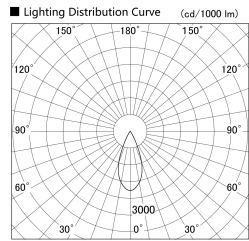

Item no. DD155-3040DW9035-FX

Series Name: AMMA High-efficiency Lens type Antiglare downlight (DD155-AG-FX)

Installation	Recessed mount
Type	Φ100 Lens type downlight : Antiglare type
Fixture wattage	28W
Beam angle	42deg
Color Temp.	3500K
CRI	Ra>90
Luminous	3296 lm
Body	Die-castaluminumalloy
Body finish	N/A
Trim finish	White
Reflector finish	Dark Mirror
IP Rate	IP20
Light source	COB module
Input Voltage	AC220~240V
Dimming Type	Non-Dimmable
Certificate	CE,CCC
Cut Hole	100mm