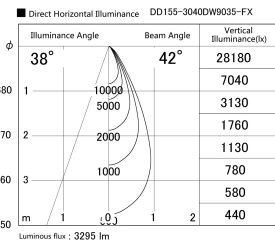

Item no. DD155-3040DW9035-FX

Series Name: AMMA High-efficiency Lens type Antiglare downlight (DD155-AG-FX)

Installation	Recessed mount
Type	Φ100 Lens type downlight : Antiglare type
Fixture wattage	28W
Beam angle	42deg
Color Temp.	3500K
CRI	Ra>90
Luminous	3296 lm
Body	Die-castaluminumalloy
Body finish	N/A
Trim finish	White
Reflector finish	Dark Mirror
IP Rate	IP20
Light source	COB module
Input Voltage	AC220~240V
Dimming Type	Non-Dimmable
Certificate	CE,CCC
Cut Hole	100mm