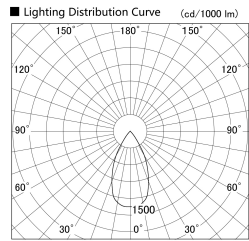

Item no. DD155-3055DW9035-FX

Series Name: AMMA High-efficiency Lens type Antiglare downlight (DD155-AG-FX)

Installation	Recessed mount
Type	Φ100 Lens type downlight : Antiglare type
Fixture wattage	28W
Beam angle	52deg
Color Temp.	3500K
CRI	Ra>90
Luminous	3284 lm
Body	Die-castaluminumalloy
Body finish	N/A
Trim finish	White
Reflector finish	Dark Mirror
IP Rate	IP20
Light source	COB module
Input Voltage	AC220~240V
Dimming Type	Non-Dimmable
Certificate	CE,CCC
Cut Hole	100mm