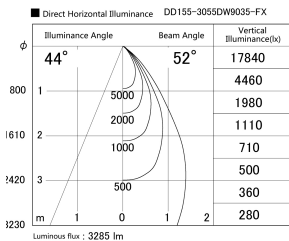

Item no. DD155-3055DW9035-FX

Series Name: AMMA High-efficiency Lens type Antiglare downlight (DD155-AG-FX)

Installation	Recessed mount
Type	Φ100 Lens type downlight : Antiglare type
Fixture wattage	28W
Beam angle	52deg
Color Temp.	3500K
CRI	Ra>90
Luminous	3284 lm
Body	Die-castaluminumalloy
Body finish	N/A
Trim finish	White
Reflector finish	Dark Mirror
IP Rate	IP20
Light source	COB module
Input Voltage	AC220~240V
Dimming Type	Non-Dimmable
Certificate	CE,CCC
Cut Hole	100mm