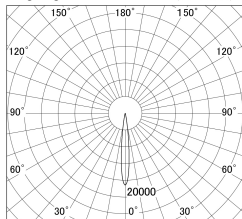

■ Lighting Distribution Curve (cd/1000 lm)