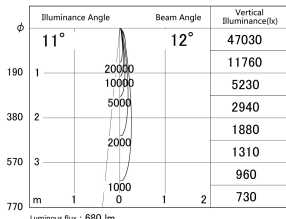

Item no. DD155-0810DW9040-FX

Series Name: AMMA High-efficiency Lens type Antiglare downlight (DD155-AG-FX)

■ Lighting Distribution Curve (cd/1000 lm)

Installation	Recessed mount
Type	Φ100 Lens type downlight : Antiglare type
Fixture wattage	7.5W
Beam angle	12deg
Color Temp.	4000K
CRI	Ra>90
Luminous	682 lm
Body	Die-castaluminumalloy
Body finish	N/A
Trim finish	White
Reflector finish	Dark Mirror
IP Rate	IP20
Light source	COB module
Input Voltage	AC220~240V
Dimming Type	Non-Dimmable
Certificate	CE,CCC
Cut Hole	100mm