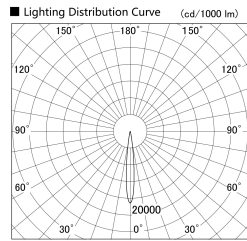

Item no. DD155-0810DW9040-FX

Series Name: AMMA High-efficiency Lens type Antiglare downlight (DD155-AG-FX)

Installation	Recessed mount
Type	Φ100 Lens type downlight : Antiglare type
Fixture wattage	7.5W
Beam angle	12deg
Color Temp.	4000K
CRI	Ra>90
Luminous	682 lm
Body	Die-castaluminumalloy
Body finish	N/A
Trim finish	White
Reflector finish	Dark Mirror
IP Rate	IP20
Light source	COB module
Input Voltage	AC220~240V
Dimming Type	Non-Dimmable
Certificate	CE,CCC
Cut Hole	100mm