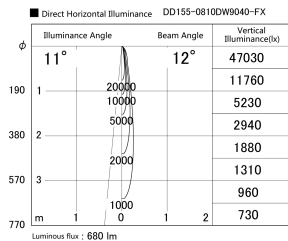

Item no. DD155-0810DW9040-FX

Series Name: AMMA High-efficiency Lens type Antiglare downlight (DD155-AG-FX)

Installation	Recessed mount
Type	Φ100 Lens type downlight : Antiglare type
Fixture wattage	7.5W
Beam angle	12deg
Color Temp.	4000K
CRI	Ra>90
Luminous	682 lm
Body	Die-castaluminumalloy
Body finish	N/A
Trim finish	White
Reflector finish	Dark Mirror
IP Rate	IP20
Light source	COB module
Input Voltage	AC220~240V
Dimming Type	Non-Dimmable
Certificate	CE,CCC
Cut Hole	100mm