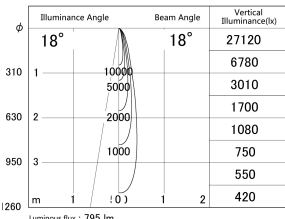

Item no. DD155-0815DW9040-FX

Series Name: AMMA High-efficiency Lens type Antiglare downlight (DD155-AG-FX)

■ Lighting Distribution Curve (cd/1000 lm)

Installation	Recessed mount
Type	Φ100 Lens type downlight : Antiglare type
Fixture wattage	7.5W
Beam angle	18deg
Color Temp.	4000K
CRI	Ra>90
Luminous	797 lm
Body	Die-castaluminumalloy
Body finish	N/A
Trim finish	White
Reflector finish	Dark Mirror
IP Rate	IP20
Light source	COB module
Input Voltage	AC220~240V
Dimming Type	Non-Dimmable
Certificate	CE,CCC
Cut Hole	100mm