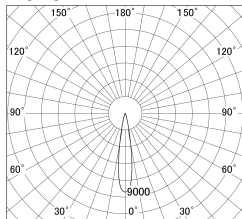

■ Lighting Distribution Curve (cd/1000 lm)