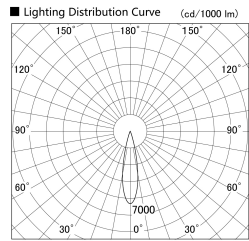

Item no. DD155-0825DW9040-FX

Series Name: AMMA High-efficiency Lens type Antiglare downlight (DD155-AG-FX)

Installation	Recessed mount
Type	Φ100 Lens type downlight : Antiglare type
Fixture wattage	7.5W
Beam angle	23deg
Color Temp.	4000K
CRI	Ra>90
Luminous	856 lm
Body	Die-castaluminumalloy
Body finish	N/A
Trim finish	White
Reflector finish	Dark Mirror
IP Rate	IP20
Light source	COB module
Input Voltage	AC220~240V
Dimming Type	Non-Dimmable
Certificate	CE,CCC
Cut Hole	100mm