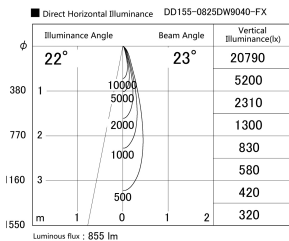

Item no. DD155-0825DW9040-FX

Series Name: AMMA High-efficiency Lens type Antiglare downlight (DD155-AG-FX)

Installation	Recessed mount
Type	Φ100 Lens type downlight : Antiglare type
Fixture wattage	7.5W
Beam angle	23deg
Color Temp.	4000K
CRI	Ra>90
Luminous	856 lm
Body	Die-castaluminumalloy
Body finish	N/A
Trim finish	White
Reflector finish	Dark Mirror
IP Rate	IP20
Light source	COB module
Input Voltage	AC220~240V
Dimming Type	Non-Dimmable
Certificate	CE,CCC
Cut Hole	100mm