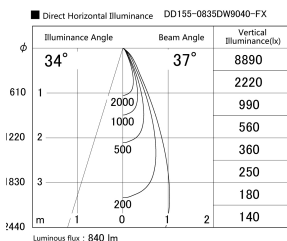

Item no. DD155-0835DW9040-FX

Series Name: AMMA High-efficiency Lens type Antiglare downlight (DD155-AG-FX)

Installation	Recessed mount
Type	Φ100 Lens type downlight : Antiglare type
Fixture wattage	7.5W
Beam angle	37deg
Color Temp.	4000K
CRI	Ra>90
Luminous	842 lm
Body	Die-castaluminumalloy
Body finish	N/A
Trim finish	White
Reflector finish	Dark Mirror
IP Rate	IP20
Light source	COB module
Input Voltage	AC220~240V
Dimming Type	Non-Dimmable
Certificate	CE,CCC
Cut Hole	100mm