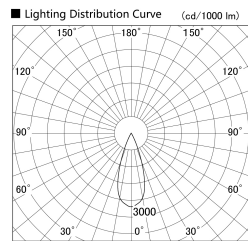

Item no. DD155-0835DW9040-FX

Series Name: AMMA High-efficiency Lens type Antiglare downlight (DD155-AG-FX)

Installation	Recessed mount
Type	Φ100 Lens type downlight : Antiglare type
Fixture wattage	7.5W
Beam angle	37deg
Color Temp.	4000K
CRI	Ra>90
Luminous	842 lm
Body	Die-castaluminumalloy
Body finish	N/A
Trim finish	White
Reflector finish	Dark Mirror
IP Rate	IP20
Light source	COB module
Input Voltage	AC220~240V
Dimming Type	Non-Dimmable
Certificate	CE,CCC
Cut Hole	100mm