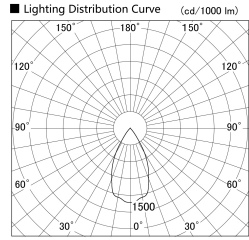

Item no. DD155-0855DW9040-FX

Series Name: AMMA High-efficiency Lens type Antiglare downlight (DD155-AG-FX)

Installation	Recessed mount
Type	Φ100 Lens type downlight : Antiglare type
Fixture wattage	7.5W
Beam angle	54deg
Color Temp.	4000K
CRI	Ra>90
Luminous	845 lm
Body	Die-castaluminumalloy
Body finish	N/A
Trim finish	White
Reflector finish	Dark Mirror
IP Rate	IP20
Light source	COB module
Input Voltage	AC220~240V
Dimming Type	Non-Dimmable
Certificate	CE,CCC
Cut Hole	100mm