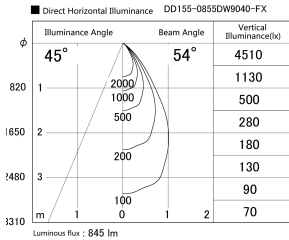

Item no. DD155-0855DW9040-FX

Series Name: AMMA High-efficiency Lens type Antiglare downlight (DD155-AG-FX)

Installation	Recessed mount
Type	Φ100 Lens type downlight : Antiglare type
Fixture wattage	7.5W
Beam angle	54deg
Color Temp.	4000K
CRI	Ra>90
Luminous	845 lm
Body	Die-castaluminumalloy
Body finish	N/A
Trim finish	White
Reflector finish	Dark Mirror
IP Rate	IP20
Light source	COB module
Input Voltage	AC220~240V
Dimming Type	Non-Dimmable
Certificate	CE,CCC
Cut Hole	100mm