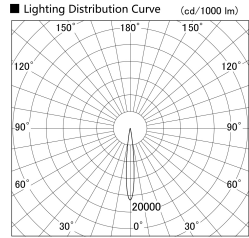

Item no. DD155-1010DW9040-FX

Series Name: AMMA High-efficiency Lens type Antiglare downlight (DD155-AG-FX)

Installation	Recessed mount
Type	Φ100 Lens type downlight : Antiglare type
Fixture wattage	10.5W
Beam angle	12deg
Color Temp.	4000K
CRI	Ra>90
Luminous	922 lm
Body	Die-castaluminumalloy
Body finish	N/A
Trim finish	White
Reflector finish	Dark Mirror
IP Rate	IP20
Light source	COB module
Input Voltage	AC220~240V
Dimming Type	Non-Dimmable
Certificate	CE,CCC
Cut Hole	100mm