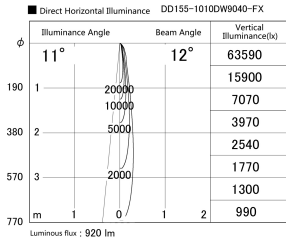

Item no. DD155-1010DW9040-FX

Series Name: AMMA High-efficiency Lens type Antiglare downlight (DD155-AG-FX)

Installation	Recessed mount
Type	Φ100 Lens type downlight : Antiglare type
Fixture wattage	10.5W
Beam angle	12deg
Color Temp.	4000K
CRI	Ra>90
Luminous	922 lm
Body	Die-castaluminumalloy
Body finish	N/A
Trim finish	White
Reflector finish	Dark Mirror
IP Rate	IP20
Light source	COB module
Input Voltage	AC220~240V
Dimming Type	Non-Dimmable
Certificate	CE,CCC
Cut Hole	100mm