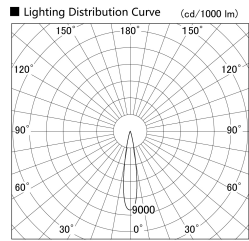

Item no. DD155-1015DW9040-FX

Series Name: AMMA High-efficiency Lens type Antiglare downlight (DD155-AG-FX)

Installation	Recessed mount
Type	Φ100 Lens type downlight : Antiglare type
Fixture wattage	10.5W
Beam angle	18deg
Color Temp.	4000K
CRI	Ra>90
Luminous	1095 lm
Body	Die-castaluminumalloy
Body finish	N/A
Trim finish	White
Reflector finish	Dark Mirror
IP Rate	IP20
Light source	COB module
Input Voltage	AC220~240V
Dimming Type	Non-Dimmable
Certificate	CE,CCC
Cut Hole	100mm