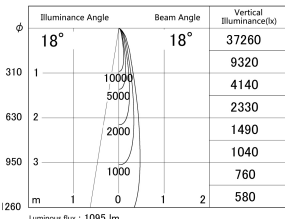

Item no. DD155-1015DW9040-FX

Series Name: AMMA High-efficiency Lens type Antiglare downlight (DD155-AG-FX)

■ Lighting Distribution Curve (cd/1000 lm)

Installation	Recessed mount
Type	Φ100 Lens type downlight : Antiglare type
Fixture wattage	10.5W
Beam angle	18deg
Color Temp.	4000K
CRI	Ra>90
Luminous	1095 lm
Body	Die-castaluminumalloy
Body finish	N/A
Trim finish	White
Reflector finish	Dark Mirror
IP Rate	IP20
Light source	COB module
Input Voltage	AC220~240V
Dimming Type	Non-Dimmable
Certificate	CE,CCC
Cut Hole	100mm