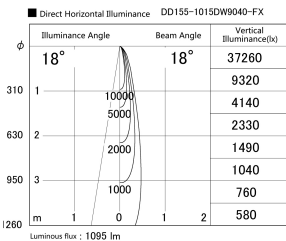

Item no. DD155-1015DW9040-FX

Series Name: AMMA High-efficiency Lens type Antiglare downlight (DD155-AG-FX)

Installation	Recessed mount
Type	Φ100 Lens type downlight : Antiglare type
Fixture wattage	10.5W
Beam angle	18deg
Color Temp.	4000K
CRI	Ra>90
Luminous	1095 lm
Body	Die-castaluminumalloy
Body finish	N/A
Trim finish	White
Reflector finish	Dark Mirror
IP Rate	IP20
Light source	COB module
Input Voltage	AC220~240V
Dimming Type	Non-Dimmable
Certificate	CE,CCC
Cut Hole	100mm