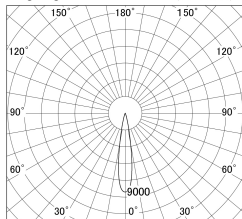

■ Lighting Distribution Curve (cd/1000 lm)