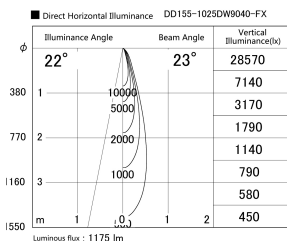

Item no. DD155-1025DW9040-FX

Series Name: AMMA High-efficiency Lens type Antiglare downlight (DD155-AG-FX)

|                  |   |
|------------------|---|
| Installation     | Recessed mount                            |
| Type             | Φ100 Lens type downlight : Antiglare type |
| Fixture wattage  | 10.5W                                     |
| Beam angle       | 23deg                                     |
| Color Temp.      | 4000K                                     |
| CRI              | Ra>90                                     |
| Luminous         | 1176 lm                                   |
| Body             | Die-castaluminumalloy                     |
| Body finish      | N/A                                       |
| Trim finish      | White                                     |
| Reflector finish | Dark Mirror                               |
| IP Rate          | IP20                                      |
| Light source     | COB module                                |
| Input Voltage    | AC220~240V                                |
| Dimming Type     | Non-Dimmable                              |
| Certificate      | CE,CCC                                    |
| Cut Hole         | 100mm                                     |