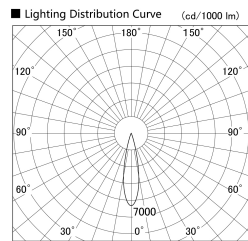

Item no. DD155-1025DW9040-FX

Series Name: AMMA High-efficiency Lens type Antiglare downlight (DD155-AG-FX)

|                  |   |
|------------------|---|
| Installation     | Recessed mount                            |
| Type             | Φ100 Lens type downlight : Antiglare type |
| Fixture wattage  | 10.5W                                     |
| Beam angle       | 23deg                                     |
| Color Temp.      | 4000K                                     |
| CRI              | Ra>90                                     |
| Luminous         | 1176 lm                                   |
| Body             | Die-castaluminumalloy                     |
| Body finish      | N/A                                       |
| Trim finish      | White                                     |
| Reflector finish | Dark Mirror                               |
| IP Rate          | IP20                                      |
| Light source     | COB module                                |
| Input Voltage    | AC220~240V                                |
| Dimming Type     | Non-Dimmable                              |
| Certificate      | CE,CCC                                    |
| Cut Hole         | 100mm                                     |