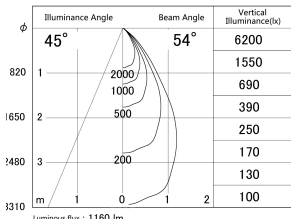

Item no. DD155-1055DW9040-FX

Series Name: AMMA High-efficiency Lens type Antiglare downlight (DD155-AG-FX)

■ Lighting Distribution Curve (cd/1000 lm)

Installation	Recessed mount
Type	Φ100 Lens type downlight : Antiglare type
Fixture wattage	10.5W
Beam angle	54deg
Color Temp.	4000K
CRI	Ra>90
Luminous	1161 lm
Body	Die-castaluminumalloy
Body finish	N/A
Trim finish	White
Reflector finish	Dark Mirror
IP Rate	IP20
Light source	COB module
Input Voltage	AC220~240V
Dimming Type	Non-Dimmable
Certificate	CE,CCC
Cut Hole	100mm