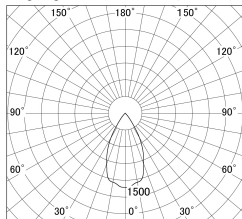

■ Lighting Distribution Curve (cd/1000 lm)