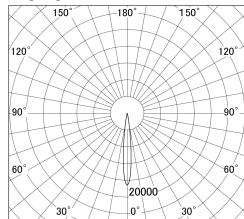

Installation	Recessed mount
Type	Φ100 Lens type downlight : Antiglare type
Fixture wattage	14W
Beam angle	12deg
Color Temp.	4000K
CRI	Ra>90
Luminous	1242 lm
Body	Die-castaluminumalloy
Body finish	N/A
Trim finish	White
Reflector finish	Dark Mirror
IP Rate	IP20
Light source	COB module
Input Voltage	AC220~240V
Dimming Type	Non-Dimmable
Certificate	CE,CCC
Cut Hole	100mm

■ Lighting Distribution Curve (cd/1000 lm)