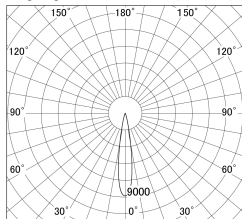

■ Lighting Distribution Curve (cd/1000 lm)