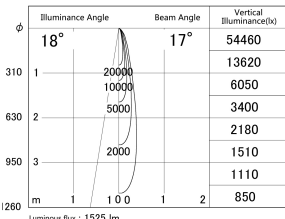

Item no. DD155-1515DW9040-FX

Series Name: AMMA High-efficiency Lens type Antiglare downlight (DD155-AG-FX)

■ Lighting Distribution Curve (cd/1000 lm)

Installation	Recessed mount
Type	Φ100 Lens type downlight : Antiglare type
Fixture wattage	14W
Beam angle	17deg
Color Temp.	4000K
CRI	Ra>90
Luminous	1526 lm
Body	Die-castaluminumalloy
Body finish	N/A
Trim finish	White
Reflector finish	Dark Mirror
IP Rate	IP20
Light source	COB module
Input Voltage	AC220~240V
Dimming Type	Non-Dimmable
Certificate	CE,CCC
Cut Hole	100mm