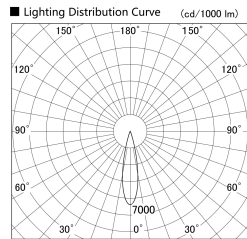

Item no. DD155-1525DW9040-FX

Series Name: AMMA High-efficiency Lens type Antiglare downlight (DD155-AG-FX)

Installation	Recessed mount
Type	Φ100 Lens type downlight : Antiglare type
Fixture wattage	14W
Beam angle	23deg
Color Temp.	4000K
CRI	Ra>90
Luminous	1637 lm
Body	Die-castaluminumalloy
Body finish	N/A
Trim finish	White
Reflector finish	Dark Mirror
IP Rate	IP20
Light source	COB module
Input Voltage	AC220~240V
Dimming Type	Non-Dimmable
Certificate	CE,CCC
Cut Hole	100mm