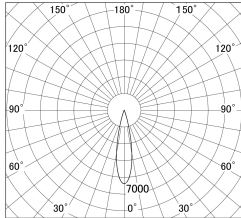

■ Lighting Distribution Curve (cd/1000 lm)