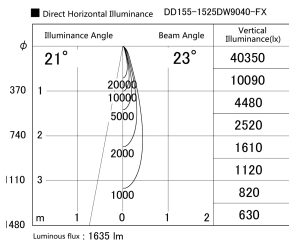

Item no. DD155-1525DW9040-FX

Series Name: AMMA High-efficiency Lens type Antiglare downlight (DD155-AG-FX)

Installation	Recessed mount
Type	Φ100 Lens type downlight : Antiglare type
Fixture wattage	14W
Beam angle	23deg
Color Temp.	4000K
CRI	Ra>90
Luminous	1637 lm
Body	Die-castaluminumalloy
Body finish	N/A
Trim finish	White
Reflector finish	Dark Mirror
IP Rate	IP20
Light source	COB module
Input Voltage	AC220~240V
Dimming Type	Non-Dimmable
Certificate	CE,CCC
Cut Hole	100mm