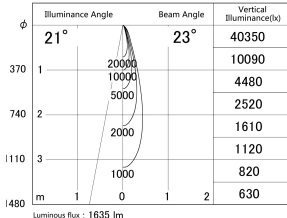

Item no. DD155-1525DW9040-FX

Series Name: AMMA High-efficiency Lens type Antiglare downlight (DD155-AG-FX)

■ Lighting Distribution Curve (cd/1000 lm)

Installation	Recessed mount
Type	Φ100 Lens type downlight : Antiglare type
Fixture wattage	14W
Beam angle	23deg
Color Temp.	4000K
CRI	Ra>90
Luminous	1637 lm
Body	Die-castaluminumalloy
Body finish	N/A
Trim finish	White
Reflector finish	Dark Mirror
IP Rate	IP20
Light source	COB module
Input Voltage	AC220~240V
Dimming Type	Non-Dimmable
Certificate	CE,CCC
Cut Hole	100mm