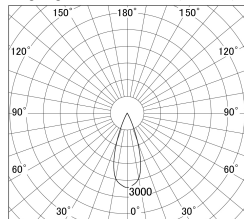

Installation	Recessed mount
Type	Φ100 Lens type downlight : Antiglare type
Fixture wattage	14W
Beam angle	37deg
Color Temp.	4000K
CRI	Ra>90
Luminous	1616 lm
Body	Die-castaluminumalloy
Body finish	N/A
Trim finish	White
Reflector finish	Dark Mirror
IP Rate	IP20
Light source	COB module
Input Voltage	AC220~240V
Dimming Type	Non-Dimmable
Certificate	CE,CCC
Cut Hole	100mm

■ Lighting Distribution Curve (cd/1000 lm)