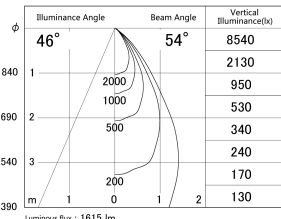

Item no. DD155-1555DW9040-FX

Series Name: AMMA High-efficiency Lens type Antiglare downlight (DD155-AG-FX)

■ Lighting Distribution Curve (cd/1000 lm)

Installation	Recessed mount
Type	Φ100 Lens type downlight : Antiglare type
Fixture wattage	14W
Beam angle	54deg
Color Temp.	4000K
CRI	Ra>90
Luminous	1616 lm
Body	Die-castaluminumalloy
Body finish	N/A
Trim finish	White
Reflector finish	Dark Mirror
IP Rate	IP20
Light source	COB module
Input Voltage	AC220~240V
Dimming Type	Non-Dimmable
Certificate	CE,CCC
Cut Hole	100mm