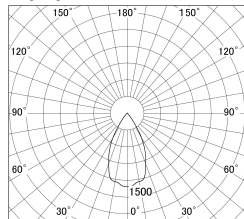

■ Lighting Distribution Curve (cd/1000 lm)