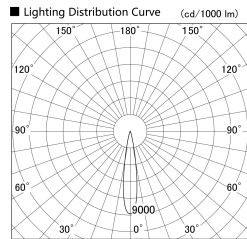

Item no. DD155-2015DW9040-FX

Series Name: AMMA High-efficiency Lens type Antiglare downlight (DD155-AG-FX)

Installation	Recessed mount
Type	Φ100 Lens type downlight : Antiglare type
Fixture wattage	21W
Beam angle	17deg
Color Temp.	4000K
CRI	Ra>90
Luminous	2129 lm
Body	Die-castaluminumalloy
Body finish	N/A
Trim finish	White
Reflector finish	Dark Mirror
IP Rate	IP20
Light source	COB module
Input Voltage	AC220~240V
Dimming Type	Non-Dimmable
Certificate	CE,CCC
Cut Hole	100mm