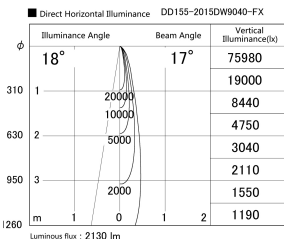

Item no. DD155-2015DW9040-FX

Series Name: AMMA High-efficiency Lens type Antiglare downlight (DD155-AG-FX)

Installation	Recessed mount
Type	Φ100 Lens type downlight : Antiglare type
Fixture wattage	21W
Beam angle	17deg
Color Temp.	4000K
CRI	Ra>90
Luminous	2129 lm
Body	Die-castaluminumalloy
Body finish	N/A
Trim finish	White
Reflector finish	Dark Mirror
IP Rate	IP20
Light source	COB module
Input Voltage	AC220~240V
Dimming Type	Non-Dimmable
Certificate	CE,CCC
Cut Hole	100mm