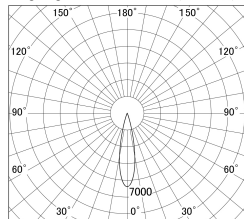

■ Lighting Distribution Curve (cd/1000 lm)