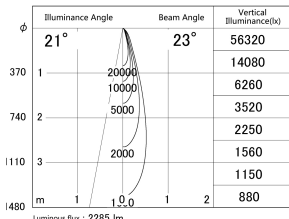

Item no. DD155-2025DW9040-FX

Series Name: AMMA High-efficiency Lens type Antiglare downlight (DD155-AG-FX)

■ Lighting Distribution Curve (cd/1000 lm)

Installation	Recessed mount
Type	Φ100 Lens type downlight : Antiglare type
Fixture wattage	21W
Beam angle	23deg
Color Temp.	4000K
CRI	Ra>90
Luminous	2285 lm
Body	Die-castaluminumalloy
Body finish	N/A
Trim finish	White
Reflector finish	Dark Mirror
IP Rate	IP20
Light source	COB module
Input Voltage	AC220~240V
Dimming Type	Non-Dimmable
Certificate	CE,CCC
Cut Hole	100mm