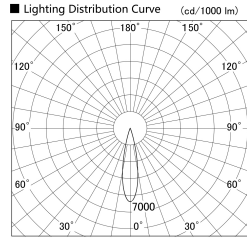

Item no. DD155-2025DW9040-FX

Series Name: AMMA High-efficiency Lens type Antiglare downlight (DD155-AG-FX)

Installation	Recessed mount
Type	Φ100 Lens type downlight : Antiglare type
Fixture wattage	21W
Beam angle	23deg
Color Temp.	4000K
CRI	Ra>90
Luminous	2285 lm
Body	Die-castaluminumalloy
Body finish	N/A
Trim finish	White
Reflector finish	Dark Mirror
IP Rate	IP20
Light source	COB module
Input Voltage	AC220~240V
Dimming Type	Non-Dimmable
Certificate	CE,CCC
Cut Hole	100mm