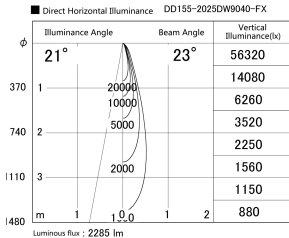

Item no. DD155-2025DW9040-FX

Series Name: AMMA High-efficiency Lens type Antiglare downlight (DD155-AG-FX)

Installation	Recessed mount
Type	Φ100 Lens type downlight : Antiglare type
Fixture wattage	21W
Beam angle	23deg
Color Temp.	4000K
CRI	Ra>90
Luminous	2285 lm
Body	Die-castaluminumalloy
Body finish	N/A
Trim finish	White
Reflector finish	Dark Mirror
IP Rate	IP20
Light source	COB module
Input Voltage	AC220~240V
Dimming Type	Non-Dimmable
Certificate	CE,CCC
Cut Hole	100mm