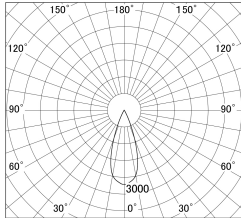

■ Lighting Distribution Curve (cd/1000 lm)