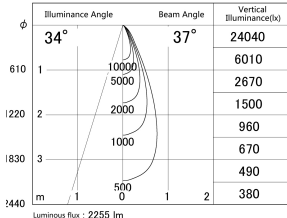

Item no. DD155-2035DW9040-FX

Series Name: AMMA High-efficiency Lens type Antiglare downlight (DD155-AG-FX)

■ Lighting Distribution Curve (cd/1000 lm)

Installation	Recessed mount
Type	Φ100 Lens type downlight : Antiglare type
Fixture wattage	21W
Beam angle	37deg
Color Temp.	4000K
CRI	Ra>90
Luminous	2255 lm
Body	Die-castaluminumalloy
Body finish	N/A
Trim finish	White
Reflector finish	Dark Mirror
IP Rate	IP20
Light source	COB module
Input Voltage	AC220~240V
Dimming Type	Non-Dimmable
Certificate	CE,CCC
Cut Hole	100mm