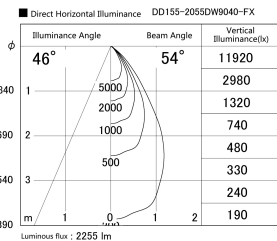

Item no. DD155-2055DW9040-FX

Series Name: AMMA High-efficiency Lens type Antiglare downlight (DD155-AG-FX)

Installation	Recessed mount
Type	Φ100 Lens type downlight : Antiglare type
Fixture wattage	21W
Beam angle	54deg
Color Temp.	4000K
CRI	Ra>90
Luminous	2256 lm
Body	Die-castaluminumalloy
Body finish	N/A
Trim finish	White
Reflector finish	Dark Mirror
IP Rate	IP20
Light source	COB module
Input Voltage	AC220~240V
Dimming Type	Non-Dimmable
Certificate	CE,CCC
Cut Hole	100mm