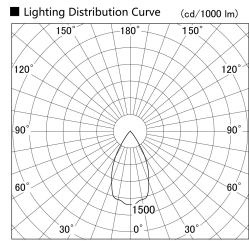

Item no. DD155-2055DW9040-FX

Series Name: AMMA High-efficiency Lens type Antiglare downlight (DD155-AG-FX)

Installation	Recessed mount
Type	Φ100 Lens type downlight : Antiglare type
Fixture wattage	21W
Beam angle	54deg
Color Temp.	4000K
CRI	Ra>90
Luminous	2256 lm
Body	Die-castaluminumalloy
Body finish	N/A
Trim finish	White
Reflector finish	Dark Mirror
IP Rate	IP20
Light source	COB module
Input Voltage	AC220~240V
Dimming Type	Non-Dimmable
Certificate	CE,CCC
Cut Hole	100mm