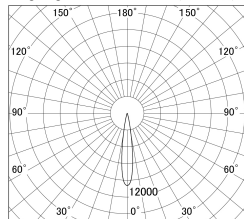

■ Lighting Distribution Curve (cd/1000 lm)