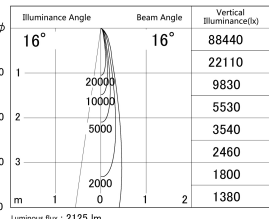

Item no. DD155-2515DW9040-FX

Series Name: AMMA High-efficiency Lens type Antiglare downlight (DD155-AG-FX)

■ Lighting Distribution Curve (cd/1000 lm)

Installation	Recessed mount
Type	Φ100 Lens type downlight : Antiglare type
Fixture wattage	24W
Beam angle	16deg
Color Temp.	4000K
CRI	Ra>90
Luminous	2124 lm
Body	Die-castaluminumalloy
Body finish	N/A
Trim finish	White
Reflector finish	Dark Mirror
IP Rate	IP20
Light source	COB module
Input Voltage	AC220~240V
Dimming Type	Non-Dimmable
Certificate	CE,CCC
Cut Hole	100mm