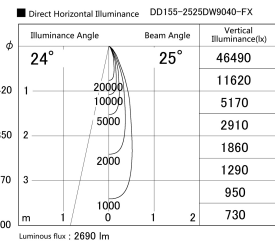

Item no. DD155-2525DW9040-FX

Series Name: AMMA High-efficiency Lens type Antiglare downlight (DD155-AG-FX)

Installation	Recessed mount
Type	Φ100 Lens type downlight : Antiglare type
Fixture wattage	24W
Beam angle	25deg
Color Temp.	4000K
CRI	Ra>90
Luminous	2689 lm
Body	Die-castaluminumalloy
Body finish	N/A
Trim finish	White
Reflector finish	Dark Mirror
IP Rate	IP20
Light source	COB module
Input Voltage	AC220~240V
Dimming Type	Non-Dimmable
Certificate	CE,CCC
Cut Hole	100mm