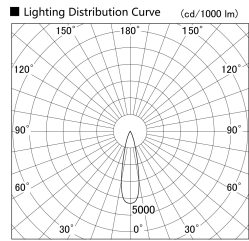

Item no. DD155-2525DW9040-FX

Series Name: AMMA High-efficiency Lens type Antiglare downlight (DD155-AG-FX)

Installation	Recessed mount
Type	Φ100 Lens type downlight : Antiglare type
Fixture wattage	24W
Beam angle	25deg
Color Temp.	4000K
CRI	Ra>90
Luminous	2689 lm
Body	Die-castaluminumalloy
Body finish	N/A
Trim finish	White
Reflector finish	Dark Mirror
IP Rate	IP20
Light source	COB module
Input Voltage	AC220~240V
Dimming Type	Non-Dimmable
Certificate	CE,CCC
Cut Hole	100mm