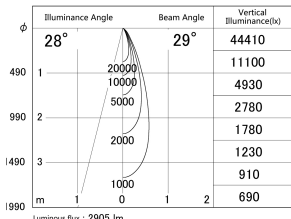

Item no. DD155-2530DW9040-FX

Series Name: AMMA High-efficiency Lens type Antiglare downlight (DD155-AG-FX)

■ Lighting Distribution Curve (cd/1000 lm)

Installation	Recessed mount
Type	Φ100 Lens type downlight : Antiglare type
Fixture wattage	24W
Beam angle	29deg
Color Temp.	4000K
CRI	Ra>90
Luminous	2907 lm
Body	Die-castaluminumalloy
Body finish	N/A
Trim finish	White
Reflector finish	Dark Mirror
IP Rate	IP20
Light source	COB module
Input Voltage	AC220~240V
Dimming Type	Non-Dimmable
Certificate	CE,CCC
Cut Hole	100mm