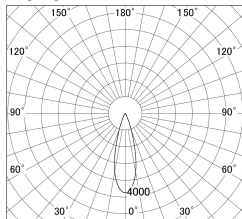

■ Lighting Distribution Curve (cd/1000 lm)