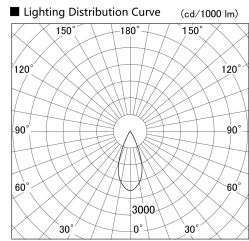

Item no. DD155-2540DW9040-FX

Series Name: AMMA High-efficiency Lens type Antiglare downlight (DD155-AG-FX)

Installation	Recessed mount
Type	Φ100 Lens type downlight : Antiglare type
Fixture wattage	24W
Beam angle	42deg
Color Temp.	4000K
CRI	Ra>90
Luminous	2891 lm
Body	Die-castaluminumalloy
Body finish	N/A
Trim finish	White
Reflector finish	Dark Mirror
IP Rate	IP20
Light source	COB module
Input Voltage	AC220~240V
Dimming Type	Non-Dimmable
Certificate	CE,CCC
Cut Hole	100mm