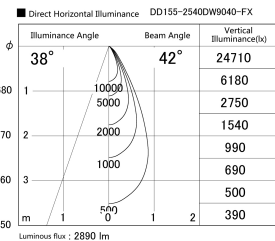

Item no. DD155-2540DW9040-FX

Series Name: AMMA High-efficiency Lens type Antiglare downlight (DD155-AG-FX)

Installation	Recessed mount
Type	Φ100 Lens type downlight : Antiglare type
Fixture wattage	24W
Beam angle	42deg
Color Temp.	4000K
CRI	Ra>90
Luminous	2891 lm
Body	Die-castaluminumalloy
Body finish	N/A
Trim finish	White
Reflector finish	Dark Mirror
IP Rate	IP20
Light source	COB module
Input Voltage	AC220~240V
Dimming Type	Non-Dimmable
Certificate	CE,CCC
Cut Hole	100mm