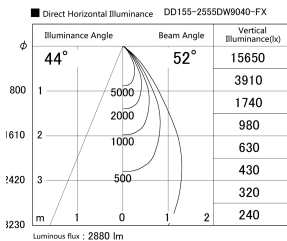

Item no. DD155-2555DW9040-FX

Series Name: AMMA High-efficiency Lens type Antiglare downlight (DD155-AG-FX)

Installation	Recessed mount
Type	Φ100 Lens type downlight : Antiglare type
Fixture wattage	24W
Beam angle	52deg
Color Temp.	4000K
CRI	Ra>90
Luminous	2881 lm
Body	Die-castaluminumalloy
Body finish	N/A
Trim finish	White
Reflector finish	Dark Mirror
IP Rate	IP20
Light source	COB module
Input Voltage	AC220~240V
Dimming Type	Non-Dimmable
Certificate	CE,CCC
Cut Hole	100mm