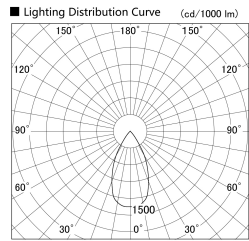

Item no. DD155-2555DW9040-FX

Series Name: AMMA High-efficiency Lens type Antiglare downlight (DD155-AG-FX)

Installation	Recessed mount
Type	Φ100 Lens type downlight : Antiglare type
Fixture wattage	24W
Beam angle	52deg
Color Temp.	4000K
CRI	Ra>90
Luminous	2881 lm
Body	Die-castaluminumalloy
Body finish	N/A
Trim finish	White
Reflector finish	Dark Mirror
IP Rate	IP20
Light source	COB module
Input Voltage	AC220~240V
Dimming Type	Non-Dimmable
Certificate	CE,CCC
Cut Hole	100mm