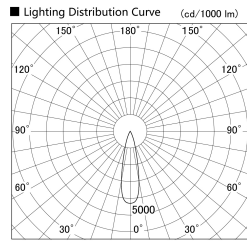

Item no. DD155-3025DW9040-FX

Series Name: AMMA High-efficiency Lens type Antiglare downlight (DD155-AG-FX)

| | |
|------------------|---|
| Installation | Recessed mount |
| Type | Φ100 Lens type downlight : Antiglare type |
| Fixture wattage | 28W |
| Beam angle | 25deg |
| Color Temp. | 4000K |
| CRI | Ra>90 |
| Luminous | 3108 lm |
| Body | Die-castaluminumalloy |
| Body finish | N/A |
| Trim finish | White |
| Reflector finish | Dark Mirror |
| IP Rate | IP20 |
| Light source | COB module |
| Input Voltage | AC220~240V |
| Dimming Type | Non-Dimmable |
| Certificate | CE,CCC |
| Cut Hole | 100mm |