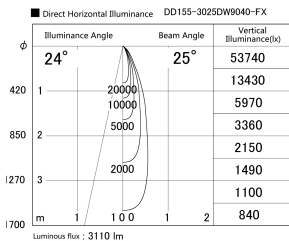

Item no. DD155-3025DW9040-FX

Series Name: AMMA High-efficiency Lens type Antiglare downlight (DD155-AG-FX)

| | |
|------------------|---|
| Installation | Recessed mount |
| Type | Φ100 Lens type downlight : Antiglare type |
| Fixture wattage | 28W |
| Beam angle | 25deg |
| Color Temp. | 4000K |
| CRI | Ra>90 |
| Luminous | 3108 lm |
| Body | Die-castaluminumalloy |
| Body finish | N/A |
| Trim finish | White |
| Reflector finish | Dark Mirror |
| IP Rate | IP20 |
| Light source | COB module |
| Input Voltage | AC220~240V |
| Dimming Type | Non-Dimmable |
| Certificate | CE,CCC |
| Cut Hole | 100mm |