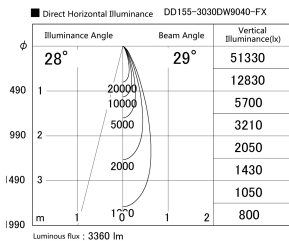

Item no. DD155-3030DW9040-FX

Series Name: AMMA High-efficiency Lens type Antiglare downlight (DD155-AG-FX)

Installation	Recessed mount
Type	Φ100 Lens type downlight : Antiglare type
Fixture wattage	28W
Beam angle	29deg
Color Temp.	4000K
CRI	Ra>90
Luminous	3360 lm
Body	Die-castaluminumalloy
Body finish	N/A
Trim finish	White
Reflector finish	Dark Mirror
IP Rate	IP20
Light source	COB module
Input Voltage	AC220~240V
Dimming Type	Non-Dimmable
Certificate	CE,CCC
Cut Hole	100mm