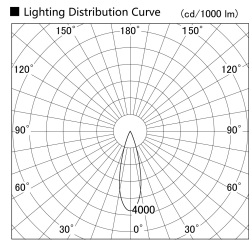

Item no. DD155-3030DW9040-FX

Series Name: AMMA High-efficiency Lens type Antiglare downlight (DD155-AG-FX)

Installation	Recessed mount
Type	Φ100 Lens type downlight : Antiglare type
Fixture wattage	28W
Beam angle	29deg
Color Temp.	4000K
CRI	Ra>90
Luminous	3360 lm
Body	Die-castaluminumalloy
Body finish	N/A
Trim finish	White
Reflector finish	Dark Mirror
IP Rate	IP20
Light source	COB module
Input Voltage	AC220~240V
Dimming Type	Non-Dimmable
Certificate	CE,CCC
Cut Hole	100mm