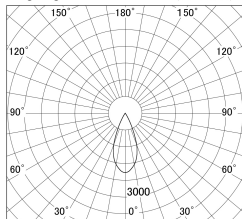

■ Lighting Distribution Curve (cd/1000 lm)