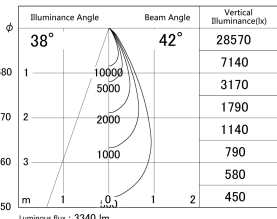

Item no. DD155-3040DW9040-FX

Series Name: AMMA High-efficiency Lens type Antiglare downlight (DD155-AG-FX)

■ Lighting Distribution Curve (cd/1000 lm)

Installation	Recessed mount
Type	Φ100 Lens type downlight : Antiglare type
Fixture wattage	28W
Beam angle	42deg
Color Temp.	4000K
CRI	Ra>90
Luminous	3342 lm
Body	Die-castaluminumalloy
Body finish	N/A
Trim finish	White
Reflector finish	Dark Mirror
IP Rate	IP20
Light source	COB module
Input Voltage	AC220~240V
Dimming Type	Non-Dimmable
Certificate	CE,CCC
Cut Hole	100mm