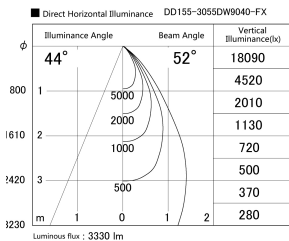

Item no. DD155-3055DW9040-FX

Series Name: AMMA High-efficiency Lens type Antiglare downlight (DD155-AG-FX)

Installation	Recessed mount
Type	Φ100 Lens type downlight : Antiglare type
Fixture wattage	28W
Beam angle	52deg
Color Temp.	4000K
CRI	Ra>90
Luminous	3330 lm
Body	Die-castaluminumalloy
Body finish	N/A
Trim finish	White
Reflector finish	Dark Mirror
IP Rate	IP20
Light source	COB module
Input Voltage	AC220~240V
Dimming Type	Non-Dimmable
Certificate	CE,CCC
Cut Hole	100mm