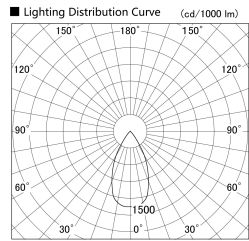

Item no. DD155-3055DW9040-FX

Series Name: AMMA High-efficiency Lens type Antiglare downlight (DD155-AG-FX)

Installation	Recessed mount
Type	Φ100 Lens type downlight : Antiglare type
Fixture wattage	28W
Beam angle	52deg
Color Temp.	4000K
CRI	Ra>90
Luminous	3330 lm
Body	Die-castaluminumalloy
Body finish	N/A
Trim finish	White
Reflector finish	Dark Mirror
IP Rate	IP20
Light source	COB module
Input Voltage	AC220~240V
Dimming Type	Non-Dimmable
Certificate	CE,CCC
Cut Hole	100mm