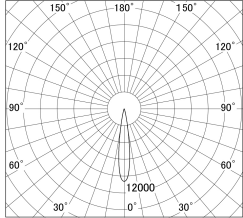

■ Lighting Distribution Curve (cd/1000 lm)