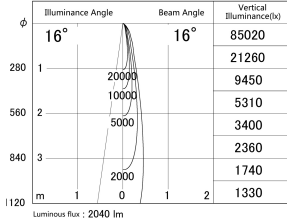

■ Lighting Distribution Curve (cd/1000 lm)