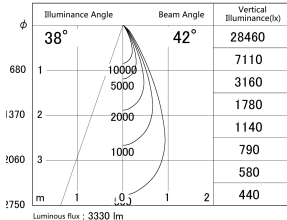

■ Lighting Distribution Curve (cd/1000 lm)