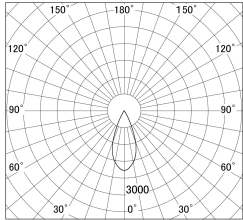

■ Lighting Distribution Curve (cd/1000 lm)