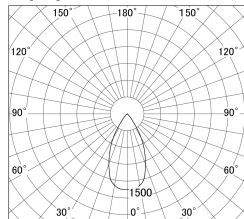

■ Lighting Distribution Curve (cd/1000 lm)