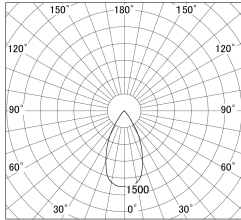

■ Lighting Distribution Curve (cd/1000 lm)