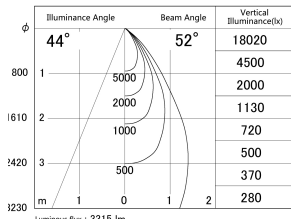

■ Lighting Distribution Curve (cd/1000 lm)