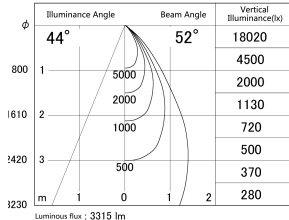

■ Lighting Distribution Curve (cd/1000 lm)