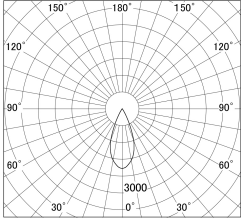

■ Lighting Distribution Curve (cd/1000 lm)