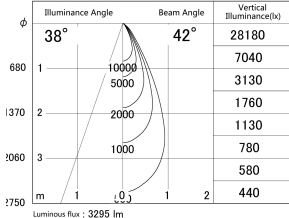

■ Lighting Distribution Curve (cd/1000 lm)