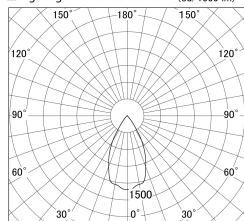

■ Lighting Distribution Curve (cd/1000 lm)