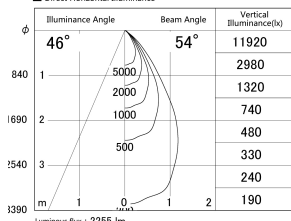

■ Lighting Distribution Curve (cd/1000 lm)