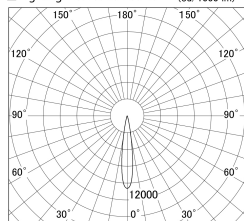

■ Lighting Distribution Curve (cd/1000 lm)