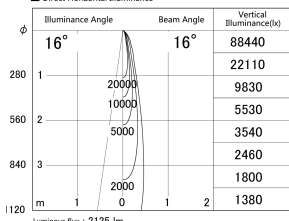

■ Lighting Distribution Curve (cd/1000 lm)