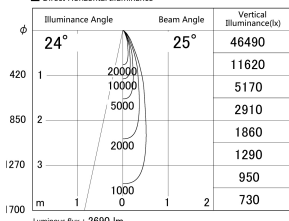

■ Lighting Distribution Curve (cd/1000 lm)