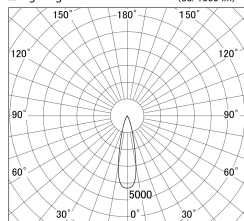

■ Lighting Distribution Curve (cd/1000 lm)